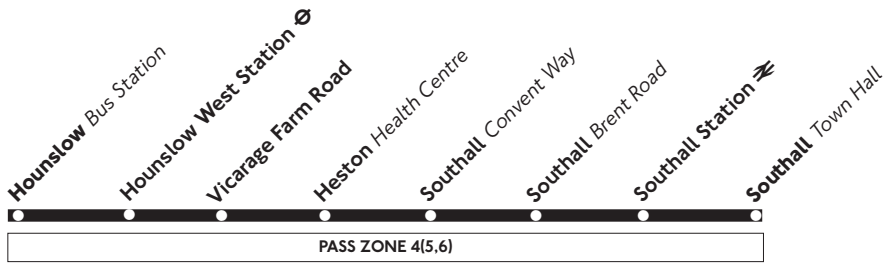

H32

Hounslow - Heston - Southall

Daily

Mondays to Fridays

Hounslow Bus Station	0530	0550	0610	0630	0645	0700		0751		0908		1455		1808	
Hounslow West Station ⚡	0539	0559	0619	0639	0654	0709	Then	0804	Then	0921	Then	1507	Then	1824	
Heston Health Centre	0542	0602	0622	0642	0657	0712	about every	0808	about every	0925	about every	1511	about every	1829	
Southall Convent Way	0546	0606	0626	0646	0701	0716	10 minutes	0813	8-9 minutes	0930	10 minutes	1517	8-9 minutes	1835	
Southall Brent Road	0548	0608	0628	0648	0703	0718	until	0816	until	0933	until	1521	until	1838	
Southall Town Hall	0556	0616	0636	0656	0711	0726		0826		0943		1532		1848	
Hounslow Bus Station	1818	1828	1838	1848	1900	1915	1930	1945	Then	00 15 30 45		2200	2215	2230	2250
Hounslow West Station ⚡	1834	1843	1853	1903	1913	1928	1941	1954	every	09 24 39 54		2209	2224	2239	2259
Heston Health Centre	1839	1847	1857	1907	1917	1932	1944	1957	15 minutes,	12 27 42 57	until	2212	2227	2242	2302
Southall Convent Way	1845	1853	1903	1913	1923	1936	1948	2001	at these	16 31 46 01		2216	2231	2246	2306
Southall Brent Road	1847	1855	1905	1915	1925	1938	1950	2003	minutes past	18 33 48 03		2218	2233	2248	2308
Southall Town Hall	1856	1904	1914	1924	1934	1947	1958	2011	the hour	26 41 56 11		2226	2241	2256	2316
Hounslow Bus Station	2310	2330	2350	0010	0030										
Hounslow West Station ⚡	2319	2339	2359	0019	0039										
Heston Health Centre	2322	2342	0002	0022	0042										
Southall Convent Way	2326	2346	0006	0026	0046										
Southall Brent Road	2328	2348	0008	0028	0048										
Southall Town Hall	2336	2356	0016	0036	0056										